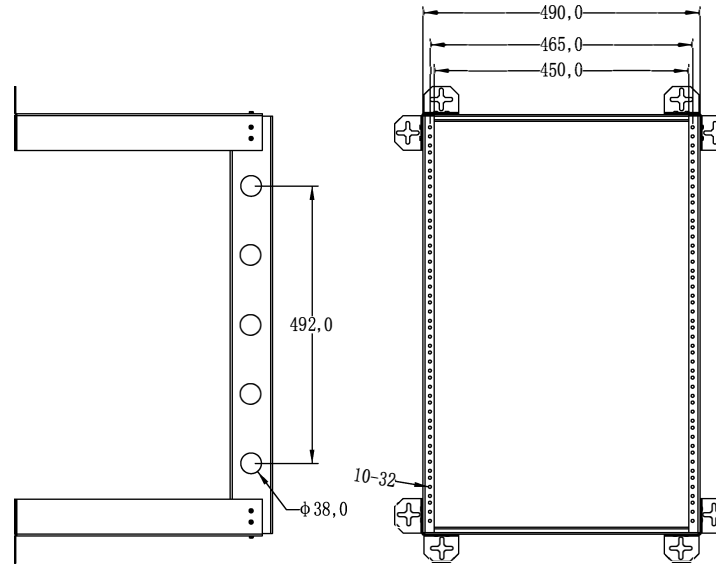

# QuickTrex Open Frame Wall Mount 16U Network Rack - 19 Inch Wide and 18 Inch Depth - 10-32 Tapped and Cage Nut Rails

## Part # QT-OFWMDR-16U-18D

**Material:** SPCC quality cold rolled steel  
**Loading Capacity:** Static loading 300lbs  
**Rail Mounting:** 10-32 Screws or Cage Nuts  
**Surface Finish:** Gloss Black & Powder Coated  
**ISO9001 Certified Manufacturing**

\*Measurements are displayed in mm