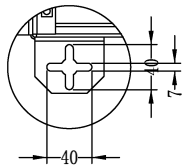

# QuickTrex Open Frame Wall Mount 16U Network Rack - 19 Inch Wide and 18 Inch Depth - 10-32 Tapped and Cage Nut Rails

## Part # QT-OFWMDR-16U-18D

**Material:** SPCC quality cold rolled steel  
**Loading Capacity:** Static loading 300lbs  
**Rail Mounting:** 10-32 Screws or Cage Nuts  
**Surface Finish:** Gloss Black & Powder Coated  
**ISO9001 Certified Manufacturing**

\*Measurements are displayed in mm