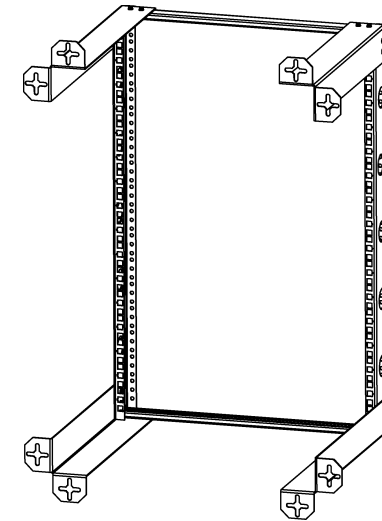

# QuickTrex Open Frame Wall Mount 16U Network Rack - 19 Inch Wide and 18 Inch Depth - 10-32 Tapped and Cage Nut Rails

## Part # QT-OFWMDR-16U-18D

**Material:** SPCC quality cold rolled steel  
**Loading Capacity:** Static loading 300lbs  
**Rail Mounting:** 10-32 Screws or Cage Nuts  
**Surface Finish:** Gloss Black & Powder Coated  
**ISO9001 Certified Manufacturing**

\*Measurements are displayed in mm