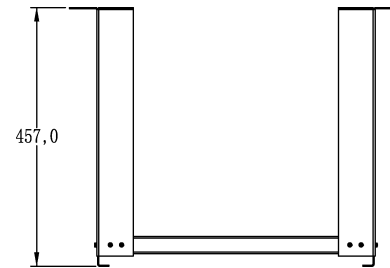

# QuickTrex Open Frame Wall Mount 16U Network Rack - 19 Inch Wide and 18 Inch Depth - 10-32 Tapped and Cage Nut Rails

## Part # QT-OFWMDR-16U-18D

**Material:** SPCC quality cold rolled steel  
**Loading Capacity:** Static loading 300lbs  
**Rail Mounting:** 10-32 Screws or Cage Nuts  
**Surface Finish:** Gloss Black & Powder Coated  
**ISO9001 Certified Manufacturing**

\*Measurements are displayed in mm