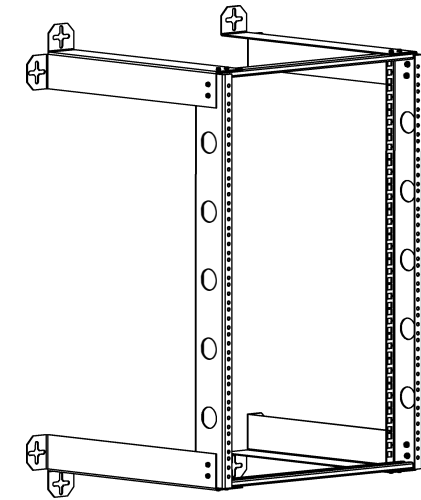

# QuickTrex Open Frame Wall Mount 16U Network Rack - 19 Inch Wide and 18 Inch Depth - 10-32 Tapped and Cage Nut Rails

## Part # QT-OFWMDR-16U-18D

**Material:** SPCC quality cold rolled steel  
**Loading Capacity:** Static loading 300lbs  
**Rail Mounting:** 10-32 Screws or Cage Nuts  
**Surface Finish:** Gloss Black & Powder Coated  
**ISO9001 Certified Manufacturing**

\*Measurements are displayed in mm