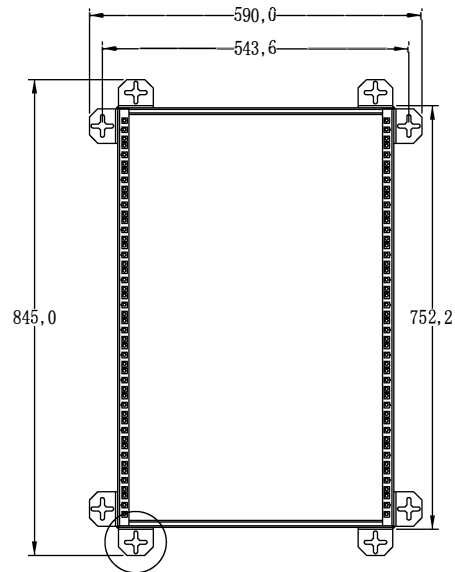

# QuickTrex Open Frame Wall Mount 16U Network Rack - 19 Inch Wide and 18 Inch Depth - 10-32 Tapped and Cage Nut Rails

## Part # QT-OFWMDR-16U-18D

**Material:** SPCC quality cold rolled steel  
**Loading Capacity:** Static loading 300lbs  
**Rail Mounting:** 10-32 Screws or Cage Nuts  
**Surface Finish:** Gloss Black & Powder Coated  
**ISO9001 Certified Manufacturing**

\*Measurements are displayed in mm